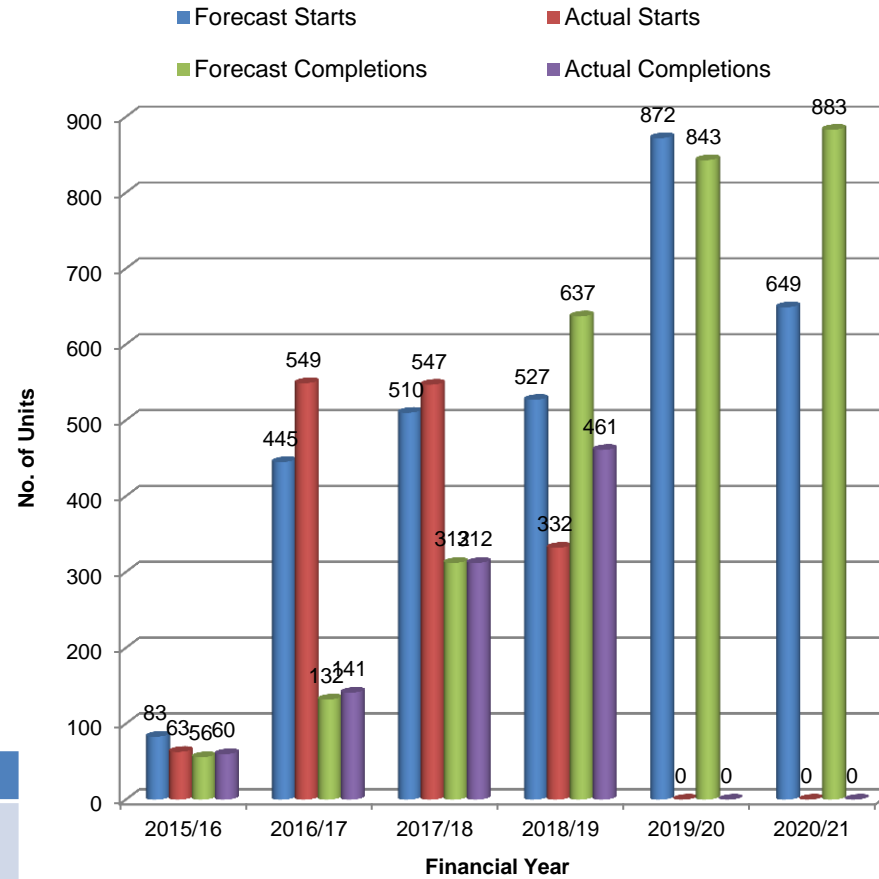

HOUSING STARTS AND COMPLETIONS

1. Housing Starts & Completions within the Red Line Area

Year	Forecast		Actual		EDC Forecast	
	Starts	Complete	Starts	Complete	Starts	Complete
2014-2015	9	0	15	40	-	-
2015-2016	83	56	63	60	-	-
2016-2017	445	132	549	141	-	-
2017-2018	510	520	547	312	510	312
2018-2019	527	637	332	461	-	525
2019-2020	872	843				
2020-2021	649	883				

Castle Hill South Forecast Starts and Completions to be confirmed

2. Completions within the Wider Garden City Area

2016/2017: Actual Completions = 91 units

Top Risks to Delivery	RAG Status	Improving
Issues regarding quantity and supply of materials particularly customised doors	Yellow	Blue bar
Delays in application consultation responses	Yellow	Blue bar
Reliance on developers to submit complete applications and revised plans	Yellow	Blue bar
Issues with Brick Suppliers and shortfall of stock	Red	Blue arrow pointing down

Housing starts and completions Forecast v Actual 2015-2021

Key Housing Numbers	
EDC Outline Planning Consent Total	11,226
EDC Detailed Planning Consent Total	2,797
EDC Housing Completions Total	1,312

EBBSFLEET HOUSING DELIVERY DASHBOARD – 19 December 2018