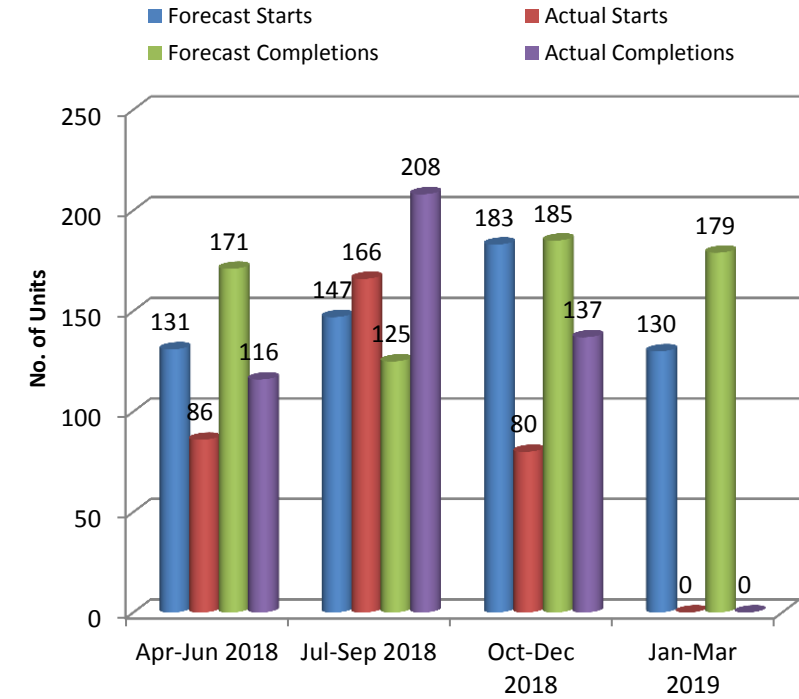

EBBSFLEET HOUSING DELIVERY DASHBOARD – 19 December 2018

Housing starts and completions Forecast v Actual 2018 - 2019

Key Upcoming Planning Decisions		
Site Address / Reference	Anticipated Decision Date	Scheme Description
Craylands Lane – EDC/18/0033	Dec-18	Reserved Matters application for 100 dwellings
Castle Hill South – EDC/17/0164	Jan-19	Reserved matters application for creation of Linear Park and Lake Edge
Northfleet Industrial Estate - EDC/18/0084	Dec-18	Outline application for redevelopment to provide industrial units

Developer	Q4 2017-18		Q1 2018-19		Q2 2018-19		Q3 2018-19		Totals	
	Sales	Occupancy	Sales	Occupancy	Sales	Occupancy	Sales	Occupancy	Total Sales	Total Occupancy
Redrow	9	7	38	0	17	36	11	8	75	51
Countryside	32	7	26	9	13	18	8	7	79	41
Barrats	20	14	0	0	0	0	0	0	20	14
Charles Church	12	3	20	29	0	0	3	4	35	36
David Wilson Homes	10	0	14	1	14	11	12	6	50	18
Clarion	0	0	4	0	10	0	28	0	42	0
Taylor Wimpey	9	0	8	0	22	0	17	0	56	0
Keepmoat	0	0	0	0	0	0	0	0	0	0
New Crest	0	0	0	0	0	0	0	0	0	0
									357	160